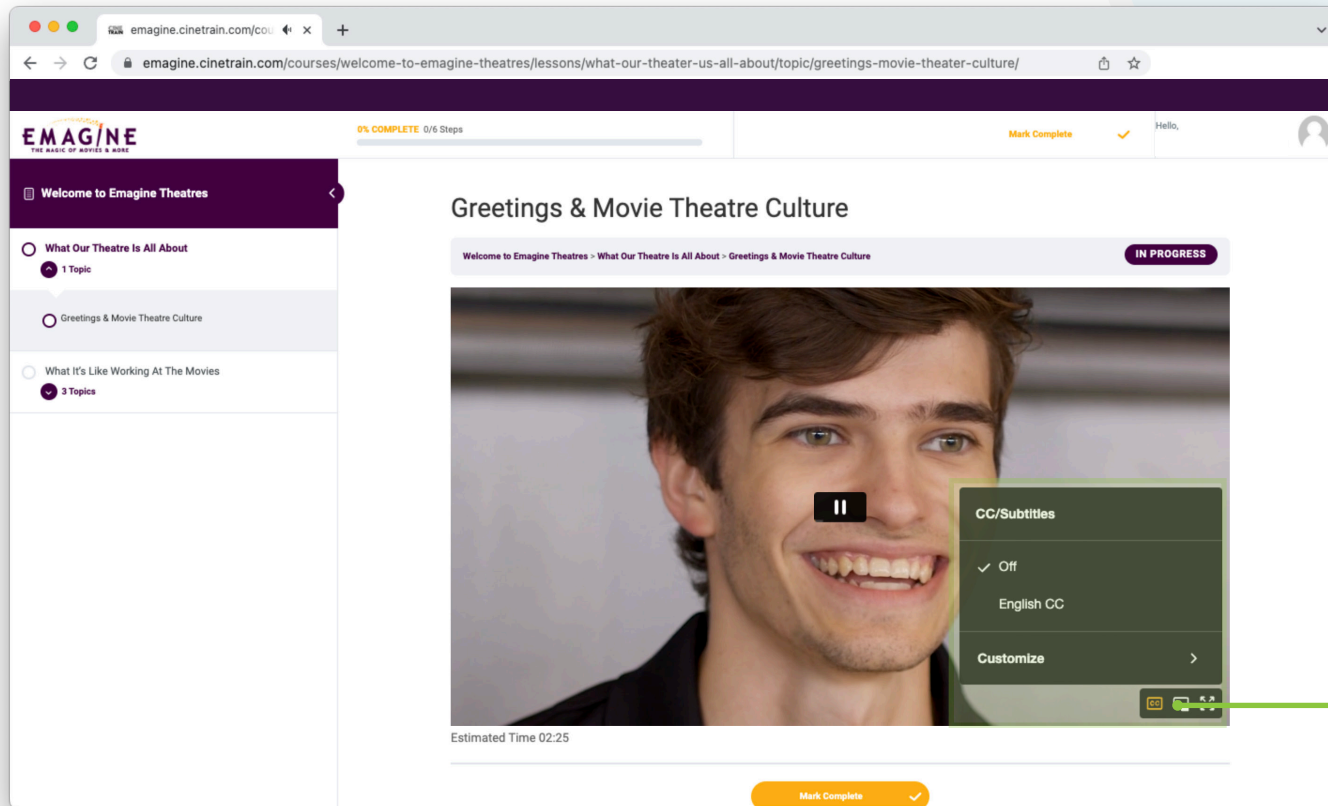

Closed Captions - Videos

For closed captions in videos such as the Welcome Series, hover over the video. Controls will appear in the bottom right corner. Click on the CC button and select English CC to turn on closed captions.

NAVIGATING CLOSED CAPTIONS

Closed Captions - Module Interactions

For closed captions in module interactions scroll down to view the controls underneath the player. Click on the CC button to turn on closed captions. *NOTE: this button will only appear on pieces that have voice over.*