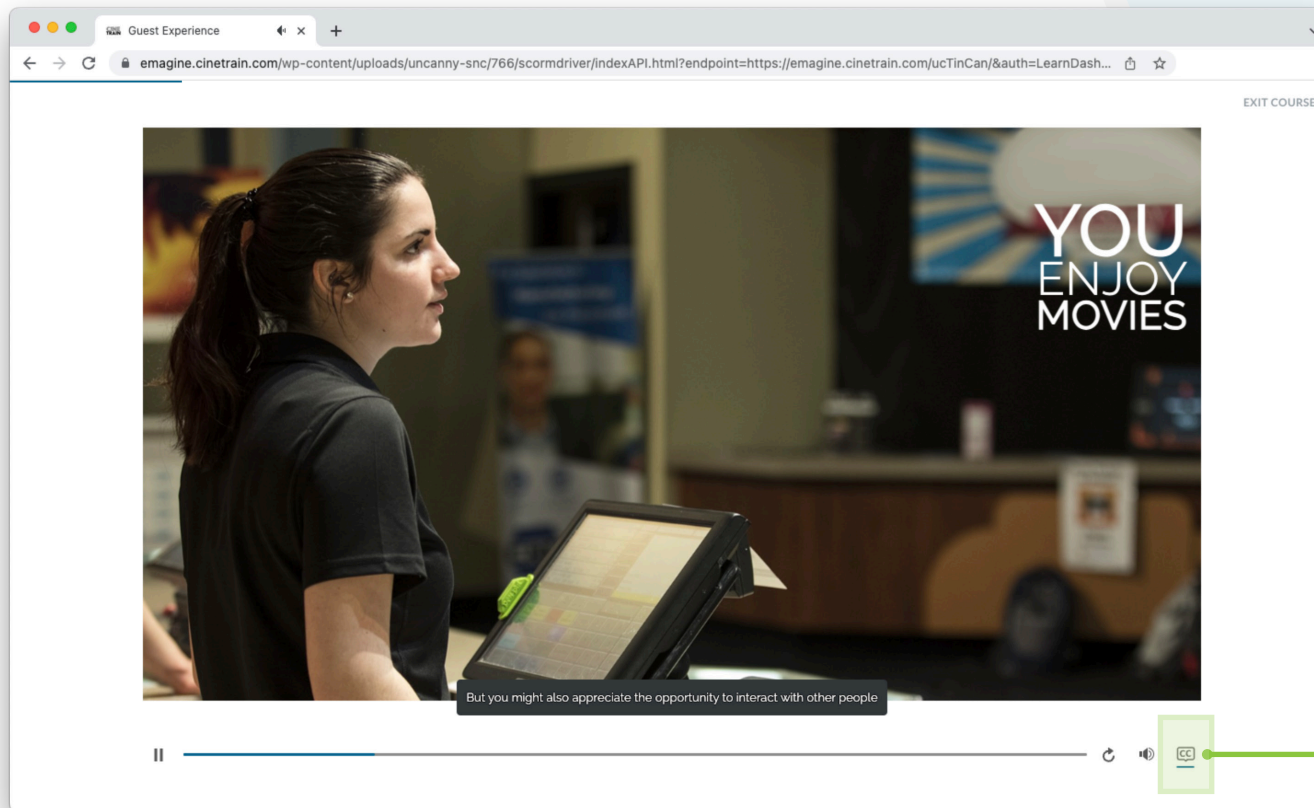

Closed Captions - Module Interactions

For closed captions in module interactions scroll down to view the controls underneath the player. Click on the CC button to turn on closed captions. *NOTE: this button will only appear on pieces that have voice over.*